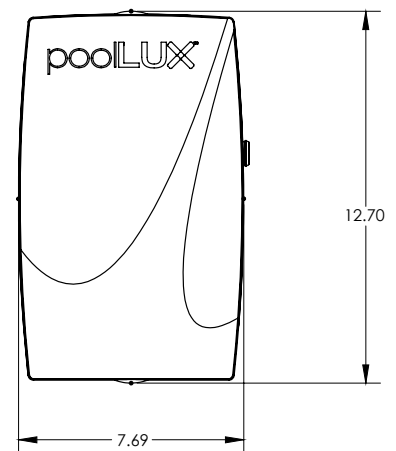

poolLUX®
POWER