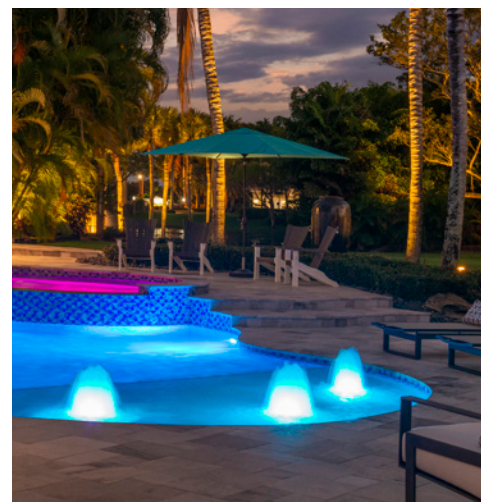

* Features included with pool lights only.
**When paired with Omni automation system (sold separately).

» hayward.com » 1-888-HAYWARD

Pumps » Filters » Heaters » Sanitization » Automation » Lighting » Water Features » Cleaners » White Goods

Hayward, Hayward & Design, the H logo, ColorLogic, Expert Line, Omni, Totally Hayward, Hayward We Build Better, and We Build Better, are registered trademarks and OmniDirect Mode is a trademark of Hayward Industries, Inc. All other trademarks not owned by Hayward are the property of their respective owners. Hayward is not in any way affiliated with or endorsed by those third parties. © 2024 Hayward Industries, Inc.

LITUCL24