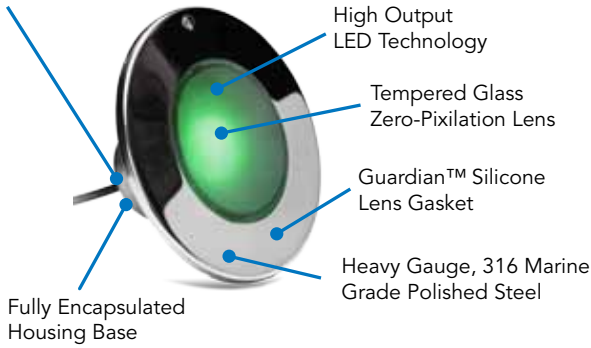

Nickel-Plated Brass Strain Relief with Sealing Gland

USAGE COST COMPARISON

	COLOR SPLASH	INCANDESCENT		
Watts	33W	300W	400W	500W
Annual Energy Cost*	$9	$85	$113	$141
Annual Maint Cost**	$0	$125	$125	$125
Total Annual Usage Cost	$9	$210	$238	$266
		SAVINGS $201 $229 $257 COSTS UNDER $0.04 PER NIGHT TO OPERATE		

*Based on 6 hours of usage per day, 365 days per year. Based on electricity cost of $0.129 per kWh.
**Based on replacing bulb and gasket one time at $50 per replacement and one hour of labor per replacement at $75/hr.

Specifications

Model #	F1C	S1C
Lumens	847	207
Wattage	33W	7W
LED Color	RGB