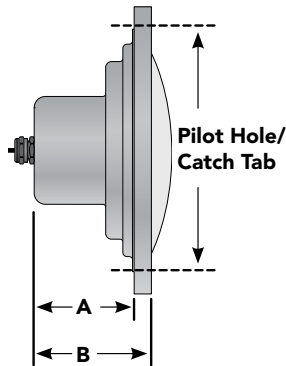

Specifications

Model #	F1C	S1C
Lumens	847	207
Wattage	33W	7W
LED Color	RGB	

Dimensions

	LPL-F1W (Pool)	LPL-S1W (Spa)
A	3.4"	2.9"
B	3.9"	3.5"
Lens Dia.	6.0"	2.9"
Faceplate Dia.	10.5"	5.7"
Pilot Hole/Catch Tab		
Standard Fixture Version	9 1/2" Center-to-Center	
SwimQuip Fixture Version*	8" Center-to-Center	

*J&J's faceplate diameter is larger than the standard SwimQuip faceplate. Ensure there is enough even surface for fixture faceplate to fit flat against pool wall.

Ordering Information

COLOR SPLASH FIXTURE - POOL SERIES