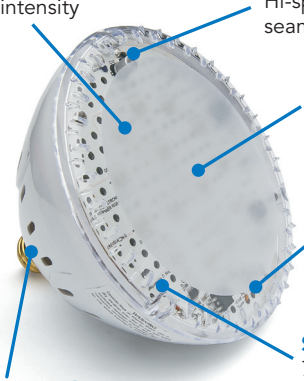

Wide Angle LEDs:

Increases light output coverage area.

Selectable Colors & Shows:

7 solid colors, multiple color blends and 5 shows enhance lighting experience.

Proprietary Cooling System:

Maximizes light life and performance

Technical Specifications

	LPL-P1-RGB (Pool)	LPL-7030 (Spa)
Dimensions		
Front Dia.	6.69" (170mm)	3.07" (78mm)
Depth*	4.93" (125mm)	2.41" (61mm)
Power Consumption		
120VAC	42 Watts	8 Watts
14VAC	42 Watts	7 Watts
Input Current		
120VAC	.50 Amps	.08 Amps
14VAC	3.50 Amps	.70 Amps