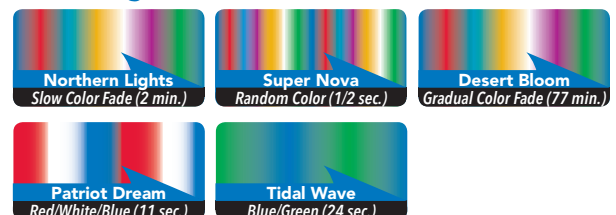

LED Pool Replacement Lamp

LED Spa Replacement Lamp

ETL Listed. Compatible with all major manufacturers fixtures.

Seven Solid Colors

Five Light Shows

Transform your backyard into a color rich paradise.

Go Green
Eco-Friendly

Wide Angle LEDs:

Increases light output coverage area.

Selectable Colors & Shows:

7 solid colors, multiple color blends and 5 shows enhance lighting experience.

Proprietary Cooling System:

Maximizes light life and performance