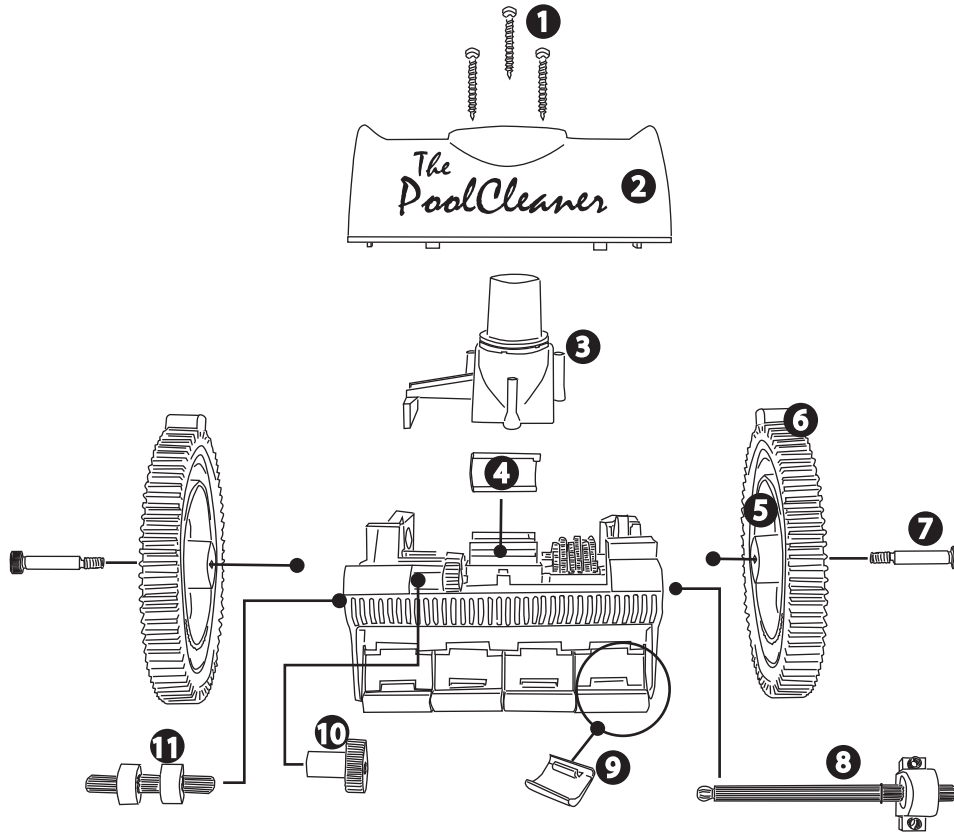

EXPLODED VIEWS of
SUCTION-SIDE POOLCLEANERS

2 WHEEL POOLCLEANER

4 WHEEL POOLCLEANER

POOLCLEANER PARTS

(AS SEEN IN EXPLODED VIEWS ON PREVIOUS PAGE)

	PART DESCRIPTION	PART #	CLEANER(S)
1	SHROUD SCREWS (3 PER KIT)	PN 896584000-204	2X and 4X
2	SHROUD KIT (shroud + 3 screws)	PN 896584000-181	2X and 4X
3	UPPER BODY ASSEMB (turbine cover)	PN 896584000-068	2X and 4X
4	TURBINE VANES (6 per kit)	PN 896584000-167	2X and 4X
5	WHEEL HUB	PN 896584000-051	2X and 4X and Pressure
6	SUPER HUMP TIRES BLUE (2 per kit)	PN 896584000-143	2X and 4X and Pressure
7	WHEEL BOLT KIT (2 per kit)	PN 896584000-198	2X and 4X and Pressure
8	STEERING SLIDE ASSEMBLY	PN 896584000-136	2X and 4X and Pressure
9	SKIRT SET 'A' Front only (4 per set)	PN 896584000-099	2X and 4X
10	LARGE DRIVE GEAR	PN 896584000-457	2X and 4X and Pressure
11	MAIN DRIVE GEAR	PN 896584000-112	2X and 4X and Pressure
12	SKIRT SET 'B' Back only (2+2/set)	PN 896584000-105	4X Only
13	4X DRIVE GEAR	PN 896584000-129	4X and Pressure
14	BACK TIRES BLUE (2 per kit)	PN 896584000-082	4X and Pressure