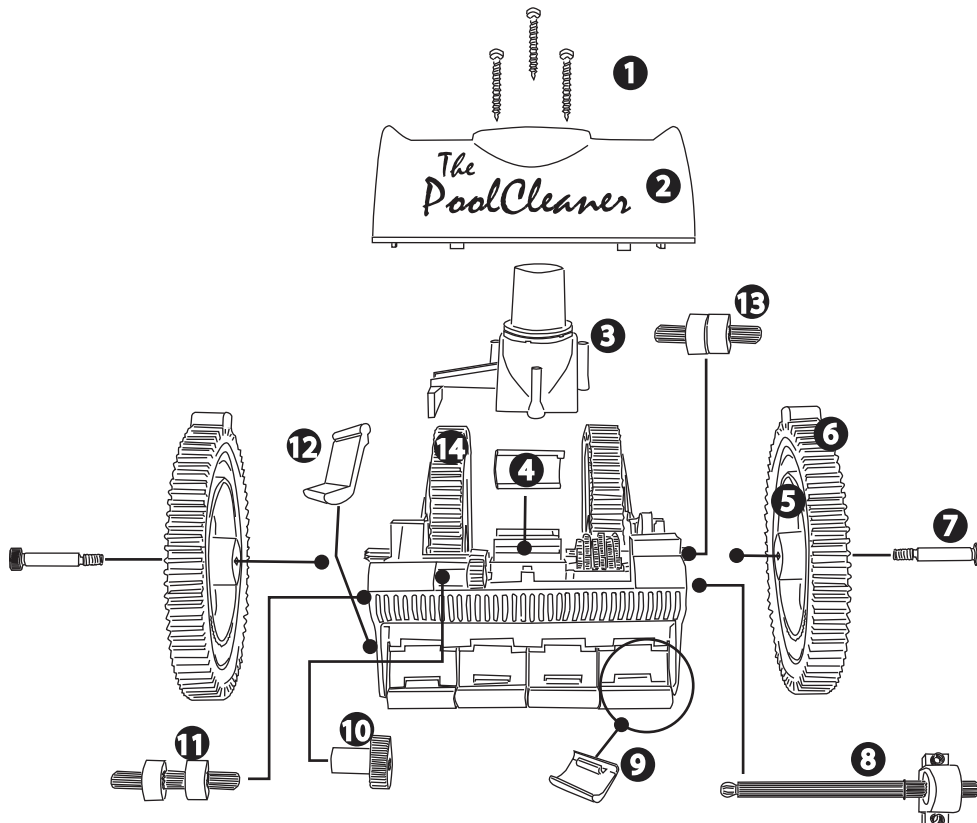

EXPLODED VIEWS of
SUCTION-SIDE POOLCLEANERS

2 WHEEL POOLCLEANER

4 WHEEL POOLCLEANER

POOLCLEANER PARTS

(AS SEEN IN EXPLODED VIEWS ON PREVIOUS PAGE)

	PART DESCRIPTION	PART #	CLEANER(S)
1	SHROUD SCREWS (3 PER KIT)	PN 896584000-204	2X and 4X
2	SHROUD KIT (shroud + 3 screws)	PN 896584000-181	2X and 4X
3	UPPER BODY ASSEMB (turbine cover)	PN 896584000-068	2X and 4X
4	TURBINE VANES (6 per kit)	PN 896584000-167	2X and 4X
5	WHEEL HUB	PN 896584000-051	2X and 4X and Pressure
6	SUPER HUMP TIRES BLUE (2 per kit)	PN 896584000-143	2X and 4X and Pressure
7	WHEEL BOLT KIT (2 per kit)	PN 896584000-198	2X and 4X and Pressure
8	STEERING SLIDE ASSEMBLY	PN 896584000-136	2X and 4X and Pressure
9	SKIRT SET 'A' Front only (4 per set)	PN 896584000-099	2X and 4X
10	LARGE DRIVE GEAR	PN 896584000-457	2X and 4X and Pressure
11	MAIN DRIVE GEAR	PN 896584000-112	2X and 4X and Pressure
12	SKIRT SET 'B' Back only (2+2/set)	PN 896584000-105	4X Only
13	4X DRIVE GEAR	PN 896584000-129	4X and Pressure
14	BACK TIRES BLUE (2 per kit)	PN 896584000-082	4X and Pressure