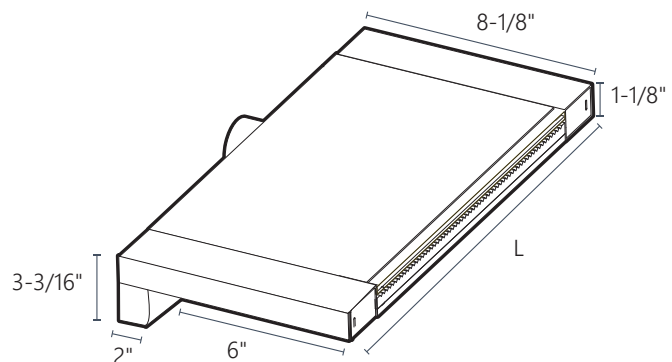

CONTROL SIZING GUIDE

TWO CONTROL SYSTEM OPTIONS FOR LED WATERFALLS

OPTION A: SMART SYNC WATERFALL CONTROL 25677-900-000 (NEW FOR 2016)

One Control Required per 10 Linear Feet of Waterfalls (ETL CERTIFIED)

OPTION B: COLORWHEEL WATERFALL CONTROL

- **For 12ft or less total length:** 100W Controls 25650-110-200 (ETL CERTIFIED)
- **For 12ft to 20ft max total length:** 150W Controls 25650-100-200 (NOT ETL CERTIFIED)

CMP P/N	DESCRIPTION	LENGTH (L)	RECOMMENDED FLOW RATE
25677-13X-000	12" BRILLIANT WONDERS WATERFALL	16.43"	12-15 GPM
25677-18X-000	18" BRILLIANT WONDERS WATERFALL	22.29"	18-22.5 GPM
25677-23X-000	24" BRILLIANT WONDERS WATERFALL	28.83"	24-30 GPM
25677-33X-000	36" BRILLIANT WONDERS WATERFALL	41.23"	26-45 GPM
25677-43X-000	48" BRILLIANT WONDERS WATERFALL	53.63"	48-60 GPM
25677-53X-000	60" BRILLIANT WONDERS WATERFALL	65.94"	60-75 GPM
25677-63X-000	72" BRILLIANT WONDERS WATERFALL	75.44"	70-85 GPM
25677-73X-000	84" BRILLIANT WONDERS WATERFALL	87.37"	80-95 GPM
25677-83X-000	96" BRILLIANT WONDERS WATERFALL	96.50"	90-105 GPM

IMPORTANT: ONLY USE FILTERED WATER.

Failure to do so will result in a plugged or damaged waterfall. Use the pool system filter or see the CMP water feature filter page 66. Actual flow setting should be determined by the visual aesthetic the builder wishes to achieve. It is best to start with the CMP recommended flow and adjust as needed for each application.

PLEASE NOTE: A BRILLIANT WONDERS CONTROL SYSTEM MUST BE PURCHASED TO OPERATE LED WATERFALLS (page 54)