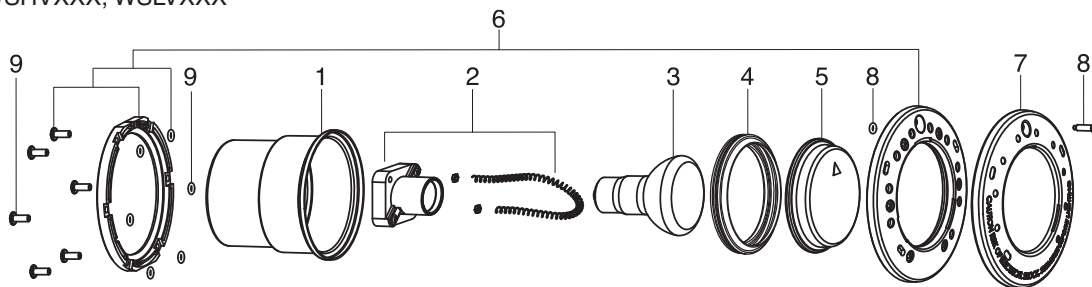

Zodiac White Small (Spa) Incandescent Light

Part# WSHVXXX, WSLVXXX

Key No.	Part No.	Description	Field Replaceable	List Price
1	N/A	Light Housing, Small	Not Sold Separately	N/A
2	N/A	Bulb Base	Not Sold Separately	N/A
3	R0450501	Lamp, 100W, 12V - Pool & Spa	Yes	$46.31
3	R0450505	Lamp, 100W, 120V - Spa	Yes	$49.35
4	R0400501	Silicone Gasket - Spa	Yes	$17.38
5	R0400601	Glass Lens - Spa	Yes	$43.49
6	R0451201	Clamp Assy - Spa	Yes	$54.30

Key No.	Part No.	Description	Field Replaceable	List Price
7	R0451301	Stainless Steel Face Ring - Spa	Yes	$61.60
7	R0451302	White Plastic Face Ring - Spa	Yes	$17.47
7	R0451303	Black Plastic Face Ring - Spa	Yes	$17.47
7	R0451304	Gray Plastic Face Ring - Spa	Yes	$17.47
7	R0451305	Face Ring Set (1 ea.) White Plastic, Black Plastic, Gray Plastic - Spa	Yes	$43.68
8	R0450901	Pilot Screw	Yes	$15.49
9	R0451401	Clamp Screws (6), O-Rings (6) - Spa	Yes	$10.18

N/A-Not Available