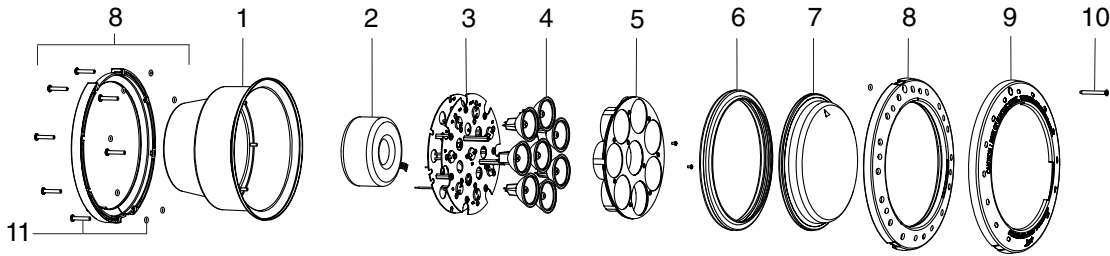

JandyColors Large (Pool) Quartz Halogen Colored Light (Discontinued)

Part# CPHV, CPLVXXX

Key No.	New Part No. (10/07 or later - For use with "CP" p/n's)	Old Part No. (9/07 or earlier - For use with "JPL" p/n's)	Description	Field Replaceable	List Price
1	N/A	N/A	Light Housing - Pool	Not Sold Separately	N/A
2	N/A	N/A	Transformer (120V lights only)	Not Sold Separately	N/A
3	N/A	N/A	Bulb Holder & Electronics Assy*	Not Sold Separately	N/A
4	R0451600	R0399600	Bulb Kit: 75 Watt Halogen MR-16 EYC/60* (2 bulbs in kit, 8 bulbs required per light)	Yes	$57.72
5	R0451700	R0399700	Dichroic Assy - Pool	Yes	$108.70
6	R0451101	R0399800	Silicone Gasket - Pool	Yes	$21.13
7	R0450601	R0399900	Glass Lens - Pool	Yes	$50.74
8	R0450701	N/A	Clamp Assy - Pool	Yes	$29.00
9	R0450801	R0449300	Face Ring, Stainless Steel - Pool	Yes	$75.20
10	R0450901	R0400200	Pilot Screw, w/ Retainer - Pool	Yes	$15.49
11	R0451001	R0449300	Clamp Screw Set (8 Screws and Retainers) - Pool	Yes	$12.52

*When replacing bulbs, we recommend replacement of all eight bulbs plus the silicone gasket while the light is out of the water.

N/A-Not available