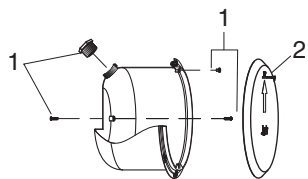

Stainless Steel ProNiche

Plastic ProNiche

Vinyl/Fiberglass Plastic ProNiche

ProNiche

Key No.	Part No.	Description	List Price
1	R0460900	Niche Screw Kit, Stainless Steel, Pool and Spa	\$11.65
2	R0461000	Niche Cover, Pool (large)	\$20.38
N/S	R0461100	Niche Cover, Spa (small)	\$14.56
4	R0460800	Niche Screw Kit, Plastic, Pool and Spa	\$11.65
5	R0461200	Niche Screw Kit, Vinyl/Fiberglass, Pool	\$17.47
6	R0461300	Niche Top Clamp Kit, Vinyl, Pool	\$52.42
7	R0461400	Niche Bottom Clamp Kit, Vinyl, Pool	\$52.42