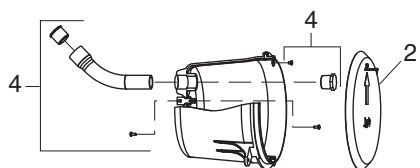

Plastic ProNiche