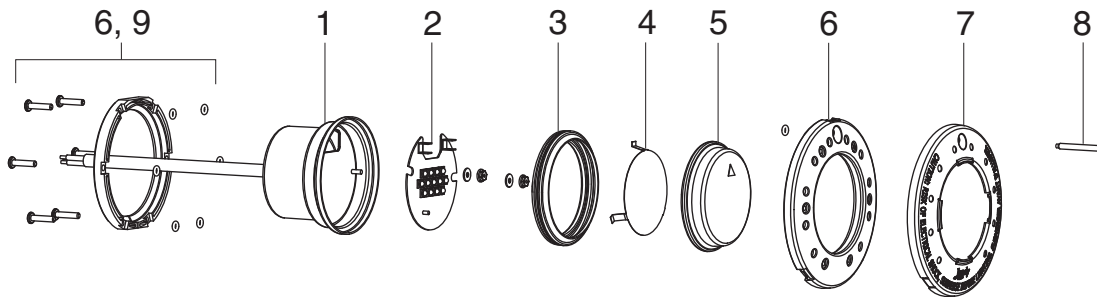

WaterColors Small (Spa) LED Light

Part# CSHVLEDXXX, CSLVLEDXXX

Key No.	Part No.	Description	Field Replaceable	List Price
1	N/A	Spa Light Housing	Not Sold Separately	N/A
2	R0473900	PCB, LED Small Light Engine, 120V & 12V	Yes	$823.94
3	R0400501	Silicone Gasket - Spa	Yes	$17.38
4	R0474200	Light Shaping Diverger, Spa Only	Yes	$16.49
5	R0400601	Glass Lens - Spa	Yes	$43.49
6	R0451201	Clamp Assy - Spa	Yes	$54.30
7	R0451301	Face Ring, Stainless Steel - Spa	Yes	$61.60
8	R0450901	Pilot Screw, w/ O-Ring - Spa	Yes	$15.49
9	R0451401	Clamp Screw Set (6 Screws and Retainers) - Spa	Yes	$10.18

*When replacing LED PCB, we recommend replacement of the silicone gasket at the same time. N/A-Not Available