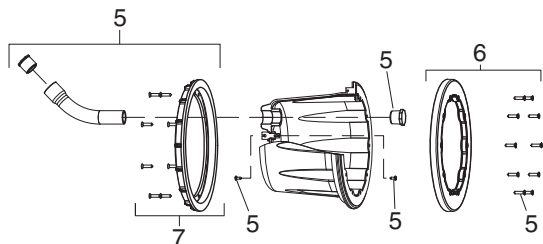

Vinyl/Fiberglass Plastic ProNiche

ProNiche

Key No.	Part No.	Description	List Price
1	R0460900	Niche Screw Kit, Stainless Steel, Pool and Spa	$11.65
2	R0461000	Niche Cover, Pool (large)	$20.38
N/S	R0461100	Niche Cover, Spa (small)	$14.56
4	R0460800	Niche Screw Kit, Plastic, Pool and Spa	$11.65
5	R0461200	Niche Screw Kit, Vinyl/Fiberglass, Pool	$17.47
6	R0461300	Niche Top Clamp Kit, Vinyl, Pool	$52.42
7	R0461400	Niche Bottom Clamp Kit, Vinyl, Pool	$52.42

N/S-Not Shown