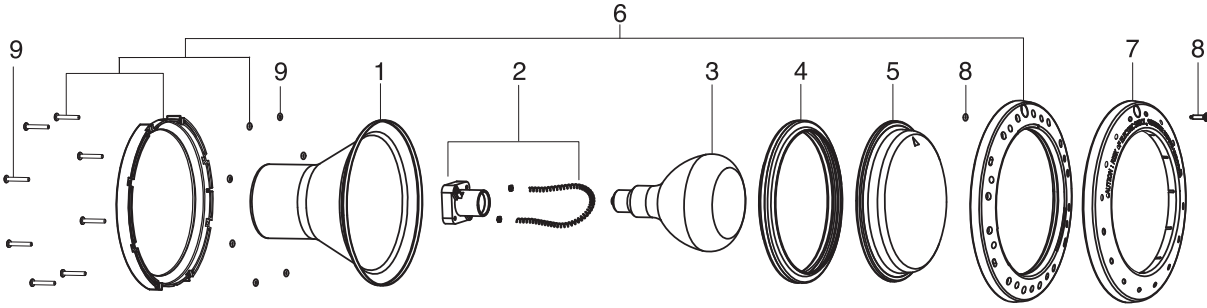

White Large (Pool) Incandescent Light

Part# WPHVXXX, WPLVXXX

Key No.	Part No.	Description	Field Replaceable	List Price
1	N/A	Light Housing - Pool	Not Sold Separately	N/A
2	N/A	Bulb Base	Not Sold Separately	N/A
3	R0450501	Lamp, 100W, 12V, Pool & Spa	Yes	$46.31
3	R0450502	Lamp, 300W, 120V, Pool	Yes	$47.50
3	R0450503	Lamp, 300W, 12V, Pool	Yes	$51.88
3	R0450504	Lamp, 500W, 120V, Pool	Yes	$103.12
4	R0451101	Silicone Gasket - Pool	Yes	$21.13
5	R0450601	Glass Lens - Pool	Yes	$50.74
6	R0450701	Clamp Assy - Pool	Yes	$29.00

Key No.	Part No.	Description	Field Replaceable	List Price
7	R0450801	Stainless Steel Face Ring - Pool	Yes	$75.20
7	R0450802	White Plastic Face Ring - Pool	Yes	$23.30
7	R0450803	Black Plastic Face Ring - Pool	Yes	$23.30
7	R0450804	Gray Plastic Face Ring - Pool	Yes	$23.30
7	R0450805	Face Ring Set (1 ea.) White Plastic, Black Plastic, Gray Plastic - Pool	Yes	$55.32
8	R0450901	Pilot Screw	Yes	$15.49
9	R0451001	Clamp Screws (6), O-Rings (6) - Pool	Yes	$12.52

N/A-Not Available