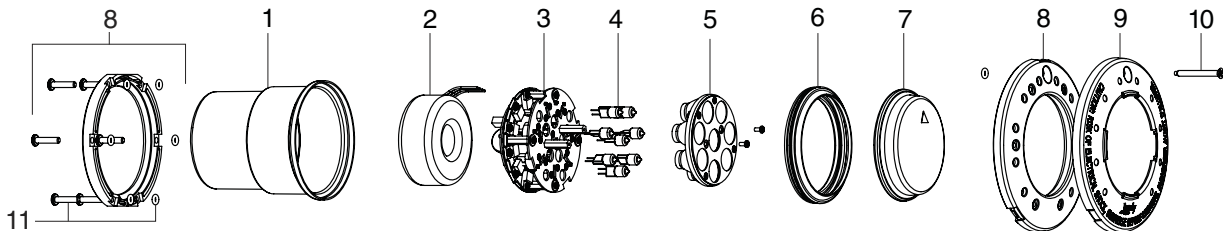

JandyColors Small (Pool) Quartz Halogen Colored Light (Discontinued)

Part# JSL12XXX, JSL120XXX

Key No.	Part No.	Description	Field Replaceable	List Price
1	N/A	Spa Light Housing	Not Sold Separately	N/A
2	N/A	Transformer (120V lights only) - Spa	Not Sold Separately	N/A
3	N/A	Bulb Holder & Electronics Assy - Spa*	Not Sold Separately	N/A
4	R0400300	Bulb Kit: 25W, G4 Capsule - 12V* (2 bulbs in kit, 8 bulbs required per light)	Yes	$43.49
5	R0400400	Dichroic Assy - Spa	Yes	$108.71
6	R0400500	Silicone Gasket - Spa	Yes	$17.40
7	R0400600	Glass Lens - Spa	Yes	$43.49
8	R0400700	Clamp Assy - Pool	Yes	$25.37
9	R0400800	Face Ring, Stainless Steel - Spa	Yes	$61.59
10	R0400900	Pilot Screw, w/ O-Ring - Spa	Yes	$11.83
11	N/A	Clamp Screw Set (6 Screws and Retainers) - Spa	Yes	N/A

*When replacing bulbs, we recommend replacement of all eight bulbs plus the silicone gasket while the light is out of the water. N/A-Not Available