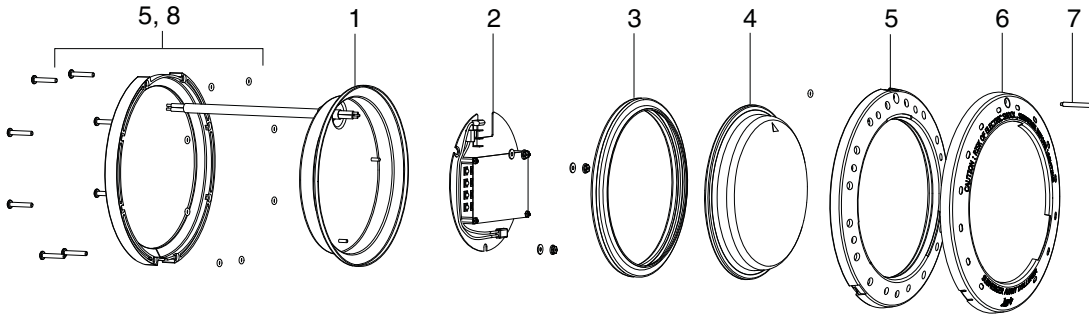

WaterColors Large (Pool) LED Colored Light

Part# CPHVLEDXXX, CPLVLEDXXX

Key No.	Part No.	Description	Field Replaceable	List Price
1	N/A	Light Housing - Pool	Not Sold Separately	N/A
2	R0474100	PCB, LED Large Light Engine w/ Light Shaping Diverger, 120V	Yes	$1,382.29
2	R0474000	PCB, LED Large Light Engine w/ Light Shaping Diverger, 12V	Yes	$1,382.29
3	R0451101	Silicone Gasket - Pool	Yes	$21.13
4	R0450601	Glass Lens - Pool	Yes	$50.74
5	R0450701	Clamp Assy - Pool	Yes	$29.00
6	R0450801	Face Ring, Stainless Steel - Pool	Yes	$75.20
7	R0450901	Pilot Screw, w/ Retainer - Pool	Yes	$15.49
8	R0451001	Clamp Screw Set (8 Screws and Retainers) - Pool	Yes	$12.52

*When replacing LED PCB, we recommend replacement of the silicone gasket at the same time. N/A-Not Available