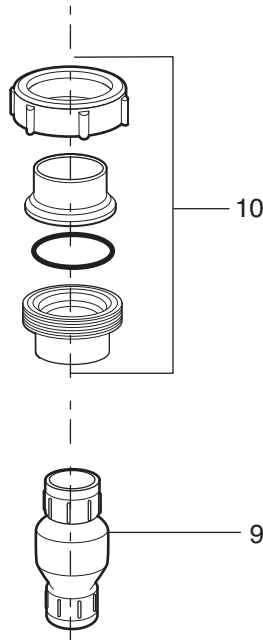

Caretaker™ Valve

Part #5-9-2200

Key No.	Part No.	Description	Qty.	List Price
1	5-13-1	O-Ring Kit	1	$36.58
2	1-1-216	Stainless Steel Dome Strainer	1	$9.25
3	3-9-211	Top Housing	1	$111.74
4	R0532700	Pressure Gauge	1	$14.90
5	5-9-2001	Rebuild Kit	1	$100.02
6	1-9-214	Valve Center Plate	1	$92.09
7	3-9-216	V-Clamp w/ Nut	1	$71.62
8	1-9-239	Bottom Plate, 2" Outlets	1	$107.36
9	1-1-220	Pressure Relief Valve	1	$35.35
10	4-1-2003	Buttress Union Complete	2	$25.29