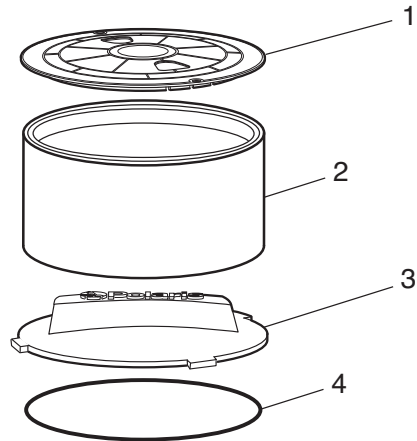

Leaf-B-Gone™ - Concrete

Key No.	Part No.	Description	Qty.	List Price
1	3-3-101	Deck Lid, White	1	$31.13
2	3-1-102	Height Adjustment Sleeve*	1	N/A
3	3-4-300	Molded Clear Inner Lid	1	$49.81
4	1-13-39	O-Ring	1	$7.90
5	3-9-123	Filter Bag	1	$72.29
6	4-5-105	Deck Canister Assy*	1	N/A
7	3-1-124	Sweep Elbow Assy*	1	N/A
8	3-4-400	Molded Venturi Nozzle	1	$39.32
9	3-1-135	Grate Adapter Fitting	1	$36.77
10	3-4-100	Molded Floor Canister, White	1	$178.27
11	3-4-210	Floor Canister Post, White	1	$52.44
12	3-4-110	Floor Canister Cover, White	1	$44.56
13	1-1-170	Wall Grate, White	1	$26.10
14	4-1-500	Venturi Pressure Gauge Assy	1	$16.44

*Not sold separately N/A-Not Available

Zodiac Leaf-B-Gone - Vinyl

1	3-1-1146	Wall Fitting Assy	1	$22.52
2	3-4-210	Floor Canister Post	1	$52.44
3	3-1-157	Locking Ring*	1	N/A
4	4-1-104	Floor Canister	1	$421.12
5	3-4-110	Floor Canister Cover, White	1	$44.56

*Not sold separately N/A-Not Available