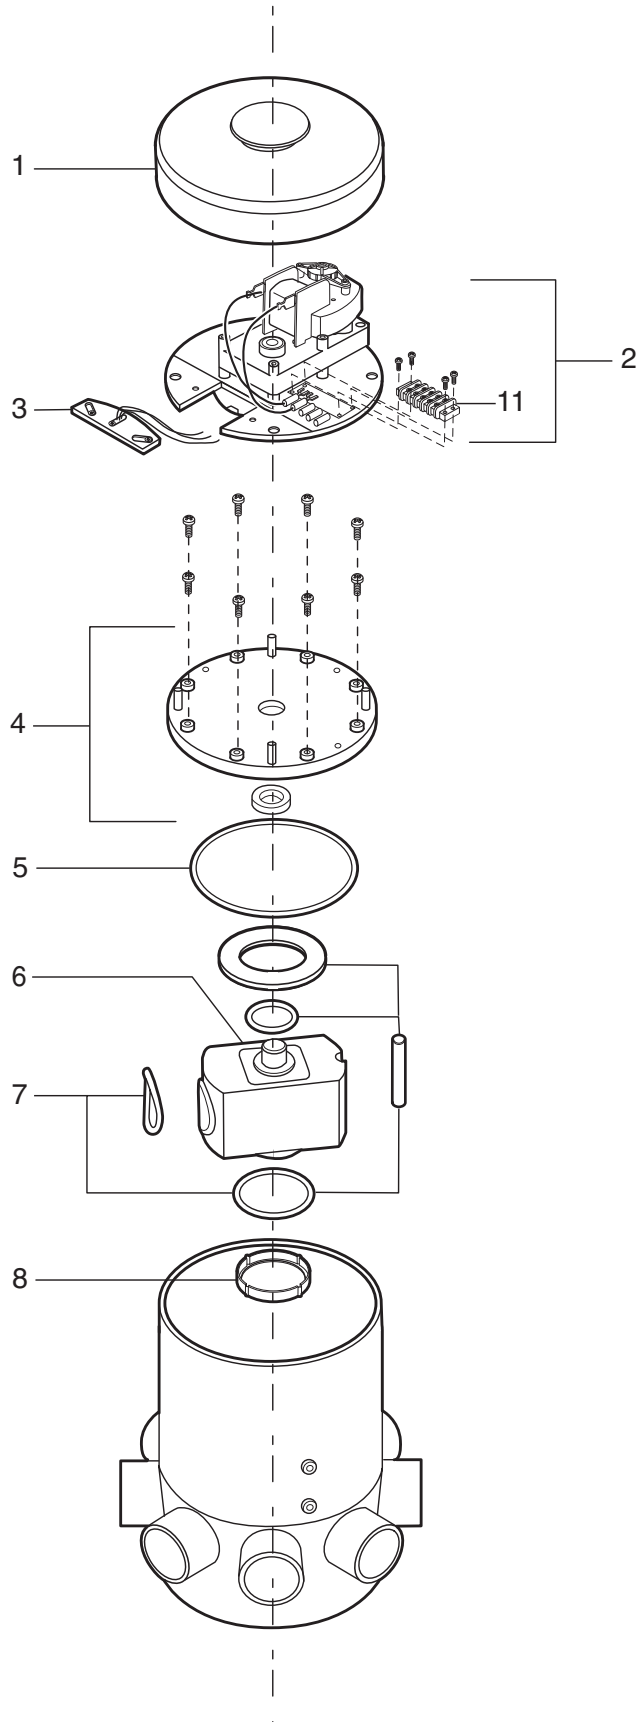

UltraFlex® Valve, Manufactured

Key No.	Part No.	Description	Qty.	List Price
1	3-7-8	Valve Lid	1	$103.91
2	3-7-5	Motor Assy	1	$300.06
3	3-7-6	Sensor Plate	1	$75.38
4	3-7-12	Top Plate Assy	1	$103.25
5	1-13-15	O-Ring, Face Seal**	1	$6.32
6	3-7-3	Tee Assy	1	$259.54
7	4-7-4	O-Ring Kit	1	$68.16
8	2-7-53	Inlet Wear Insert	1	$9.72
9	4-7-2	Pressure Switch/Gauge Assy	1	$56.13
10	4-7-202	Controller	1	$440.43
11	4-9-189	Motor/Sensor Terminal Strip	1	$5.51
12	R0524200	LED Light, Mounting Clip, Ring	1	$11.78

**Not sold separately N/A - Not Available