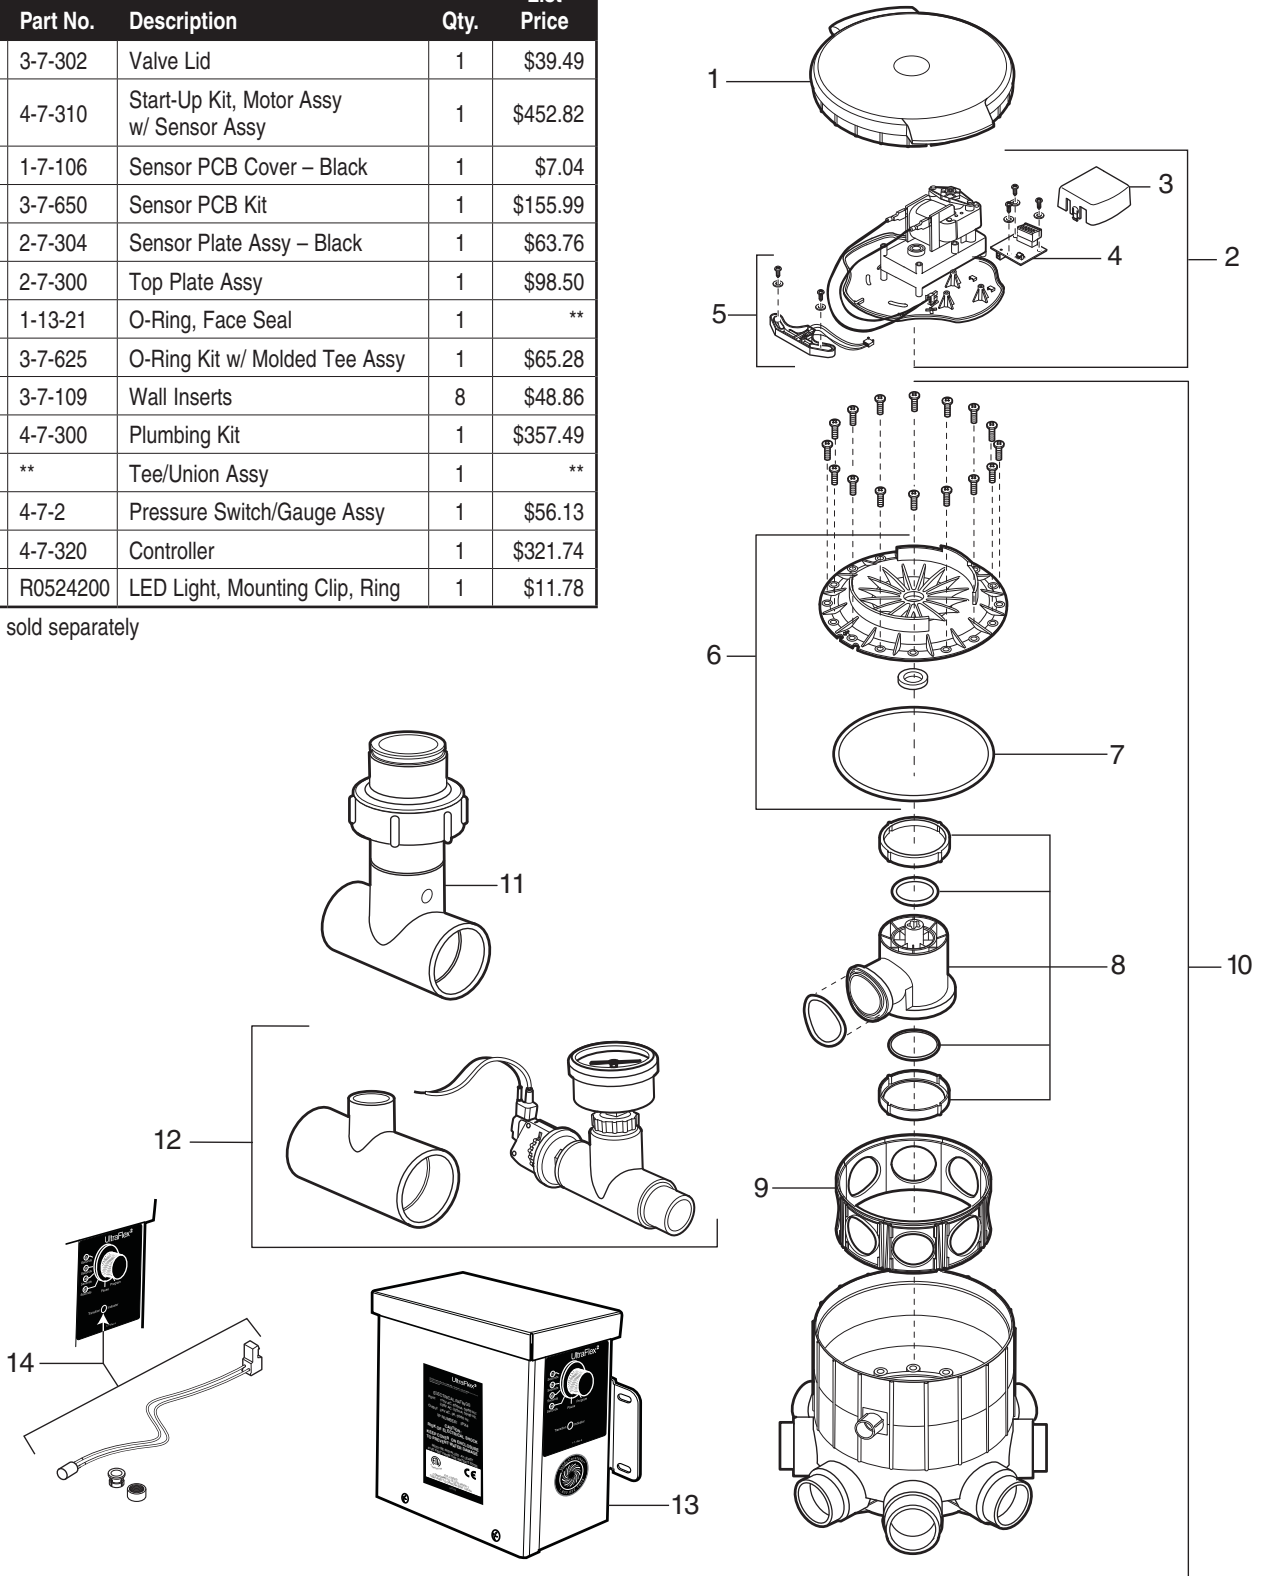

UltraFlex® 2 Valve, Molded

Part #5-7-300

Key No.	Part No.	Description	Qty.	List Price
1	3-7-302	Valve Lid	1	$39.49
2	4-7-310	Start-Up Kit, Motor Assy w/ Sensor Assy	1	$452.82
3	1-7-106	Sensor PCB Cover – Black	1	$7.04
4	3-7-650	Sensor PCB Kit	1	$155.99
5	2-7-304	Sensor Plate Assy – Black	1	$63.76
6	2-7-300	Top Plate Assy	1	$98.50
7	1-13-21	O-Ring, Face Seal	1	**
8	3-7-625	O-Ring Kit w/ Molded Tee Assy	1	$65.28
9	3-7-109	Wall Inserts	8	$48.86
10	4-7-300	Plumbing Kit	1	$357.49
11	**	Tee/Union Assy	1	**
12	4-7-2	Pressure Switch/Gauge Assy	1	$56.13
13	4-7-320	Controller	1	$321.74
14	R0524200	LED Light, Mounting Clip, Ring	1	$11.78

** Not sold separately