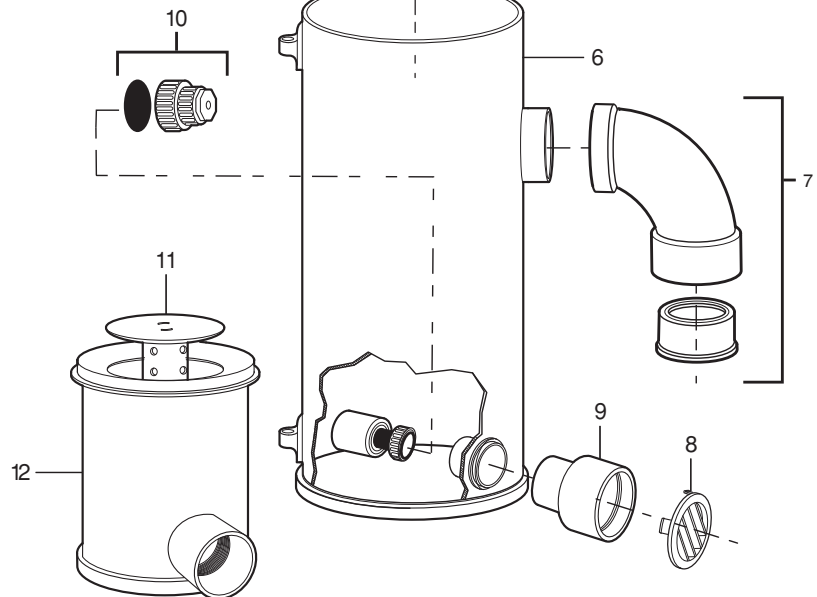

Leaf-B-Gone™ (Manufactured) - Concrete (Discontinued)

Key No.	Part No.	Description	Qty.	List Price
1	3-3-101	Deck Cover, White	1	$31.13
2	4-1-115	Acrylic Lid	1	$62.66
3	1-13-39	Large O-Ring	1	$7.90
4	3-9-123	Filter Bag	1	$72.29
5	3-1-104	Height Adjustment Sleeve*	1	N/A
6	4-1-105	Deck Canister Assy*	1	N/A
7	3-1-124	Sweep Elbow Assy*	1	N/A
8	1-1-170	Wall Grate (Sold separately by color)	1	$26.10
9	3-1-135	Grate Adapter Fitting	1	$36.77
10	4-1-119	Venturi Nozzle Union	1	$20.66
11	4-1-102	Floor Canister Stem (White)	1	$81.27
12	4-1-100	Floor Canister (White)	1	DISCONTINUED

*Not sold separately N/A-Not Available

Zodiac Leaf-B-Gone (Manufactured) - Vinyl (Discontinued)

1	3-1-1146	Wall Fitting Assy	1	$22.52
2	4-1-102	Floor Canister Stem	1	$81.27
3	3-1-152	Locking Ring*	1	N/A
4	4-1-101	Floor Canister	1	DISCONTINUED

*Not sold separately N/A-Not Available