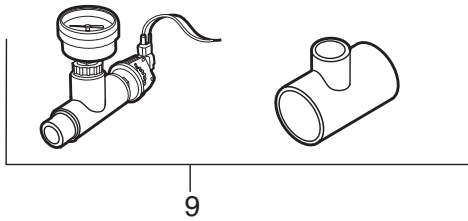

UltraFlex® Valve, Manufactured

Key No.	Part No.	Description	Qty.	List Price
1	3-7-8	Valve Lid	1	$103.91
2	3-7-5	Motor Assy	1	$300.06
3	3-7-6	Sensor Plate	1	$75.38
4	3-7-12	Top Plate Assy	1	$103.25
5	1-13-15	O-Ring, Face Seal**	1	$6.32
6	3-7-3	Tee Assy	1	$259.54
7	4-7-4	O-Ring Kit	1	$68.16
8	2-7-53	Inlet Wear Insert	1	$9.72
9	4-7-2	Pressure Switch/Gauge Assy	1	$56.13
10	4-7-202	Controller	1	$440.43
11	4-9-189	Motor/Sensor Terminal Strip	1	$5.51
12	R0524200	LED Light, Mounting Clip, Ring	1	$11.78

**Not sold separately N/A - Not Available