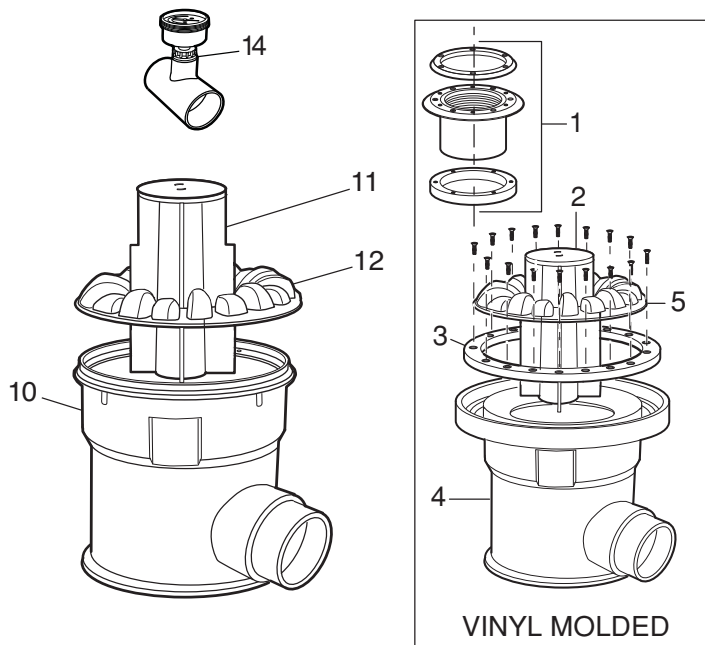

Leaf-B-Gone™ - Concrete

Key No.	Part No.	Description	Qty.	List Price
1	3-3-101	Deck Lid, White	1	$31.13
2	3-1-102	Height Adjustment Sleeve*	1	N/A
3	3-4-300	Molded Clear Inner Lid	1	$49.81
4	1-13-39	O-Ring	1	$7.90
5	3-9-123	Filter Bag	1	$72.29
6	4-5-105	Deck Canister Assy*	1	N/A
7	3-1-124	Sweep Elbow Assy*	1	N/A
8	3-4-400	Molded Venturi Nozzle	1	$39.32
9	3-1-135	Grate Adapter Fitting	1	$36.77
10	3-4-100	Molded Floor Canister, White	1	$178.27
11	3-4-210	Floor Canister Post, White	1	$52.44
12	3-4-110	Floor Canister Cover, White	1	$44.56
13	1-1-170	Wall Grate, White	1	$26.10
14	4-1-500	Venturi Pressure Gauge Assy	1	$16.44

*Not sold separately N/A-Not Available

Zodiac Leaf-B-Gone - Vinyl

1	3-1-1146	Wall Fitting Assy	1	$22.52
2	3-4-210	Floor Canister Post	1	$52.44
3	3-1-157	Locking Ring*	1	N/A
4	4-1-104	Floor Canister	1	$421.12
5	3-4-110	Floor Canister Cover, White	1	$44.56

*Not sold separately N/A-Not Available