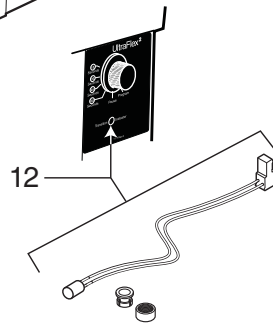

UltraFlex® Valve, Manufactured

Key No.	Part No.	Description	Qty.	List Price
1	3-7-8	Valve Lid	1	$103.91
2	3-7-5	Motor Assy	1	$300.06
3	3-7-6	Sensor Plate	1	$75.38
4	3-7-12	Top Plate Assy	1	$103.25
5	1-13-15	O-Ring, Face Seal**	1	$6.32
6	3-7-3	Tee Assy	1	$259.54
7	4-7-4	O-Ring Kit	1	$68.16
8	2-7-53	Inlet Wear Insert	1	$9.72
9	4-7-2	Pressure Switch/Gauge Assy	1	$56.13
10	4-7-202	Controller	1	$440.43
11	4-9-189	Motor/Sensor Terminal Strip	1	$5.51
12	R0524200	LED Light, Mounting Clip, Ring	1	$11.78

**Not sold separately N/A - Not Available