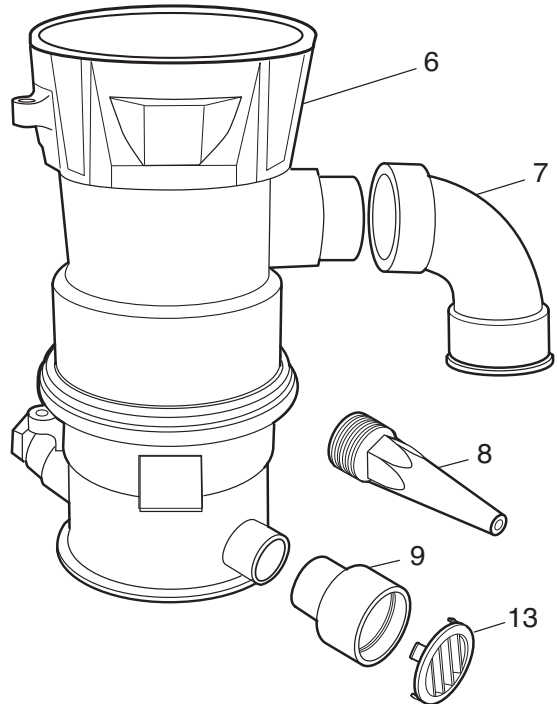

Leaf-B-Gone™ - Concrete

Key No.	Part No.	Description	Qty.	List Price
1	3-3-101	Deck Lid, White	1	$31.13
2	3-1-102	Height Adjustment Sleeve*	1	N/A
3	3-4-300	Molded Clear Inner Lid	1	$49.81
4	1-13-39	O-Ring	1	$7.90
5	3-9-123	Filter Bag	1	$72.29
6	4-5-105	Deck Canister Assy*	1	N/A
7	3-1-124	Sweep Elbow Assy*	1	N/A
8	3-4-400	Molded Venturi Nozzle	1	$39.32
9	3-1-135	Grate Adapter Fitting	1	$36.77
10	3-4-100	Molded Floor Canister, White	1	$178.27
11	3-4-210	Floor Canister Post, White	1	$52.44
12	3-4-110	Floor Canister Cover, White	1	$44.56
13	1-1-170	Wall Grate, White	1	$26.10
14	4-1-500	Venturi Pressure Gauge Assy	1	$16.44

*Not sold separately N/A-Not Available

Zodiac Leaf-B-Gone - Vinyl

1	3-1-1146	Wall Fitting Assy	1	$22.52
2	3-4-210	Floor Canister Post	1	$52.44
3	3-1-157	Locking Ring*	1	N/A
4	4-1-104	Floor Canister	1	$421.12
5	3-4-110	Floor Canister Cover, White	1	$44.56

*Not sold separately N/A-Not Available