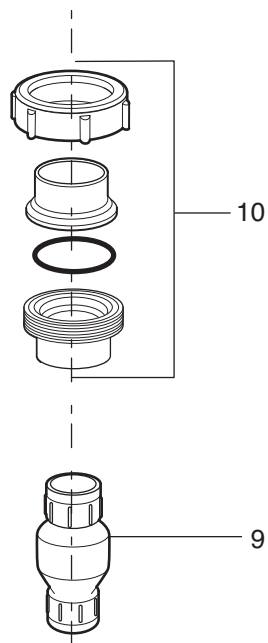

Caretaker™ Valve

Part #5-9-2000

Key No.	Part No.	Description	Qty.	List Price
1	5-13-1	O-Ring Kit	1	$36.58
2	1-1-216	Stainless Steel Dome Strainer	1	$9.25
3	3-9-201	Top Housing	1	$100.46
4	R0532700	Pressure Gauge	1	$14.90
5	5-9-2001	Rebuild Kit	1	$100.02
6	1-9-214	Valve Center Plate	1	$92.09
7	3-9-216	V-Clamp w/ Nut	1	$71.62
8	1-9-215	Bottom Plate, 1.5" Outlet	1	$84.84
9	1-1-220	Pressure Relief Valve	1	$35.35
10	4-1-2002	Union Complete	2	$20.85