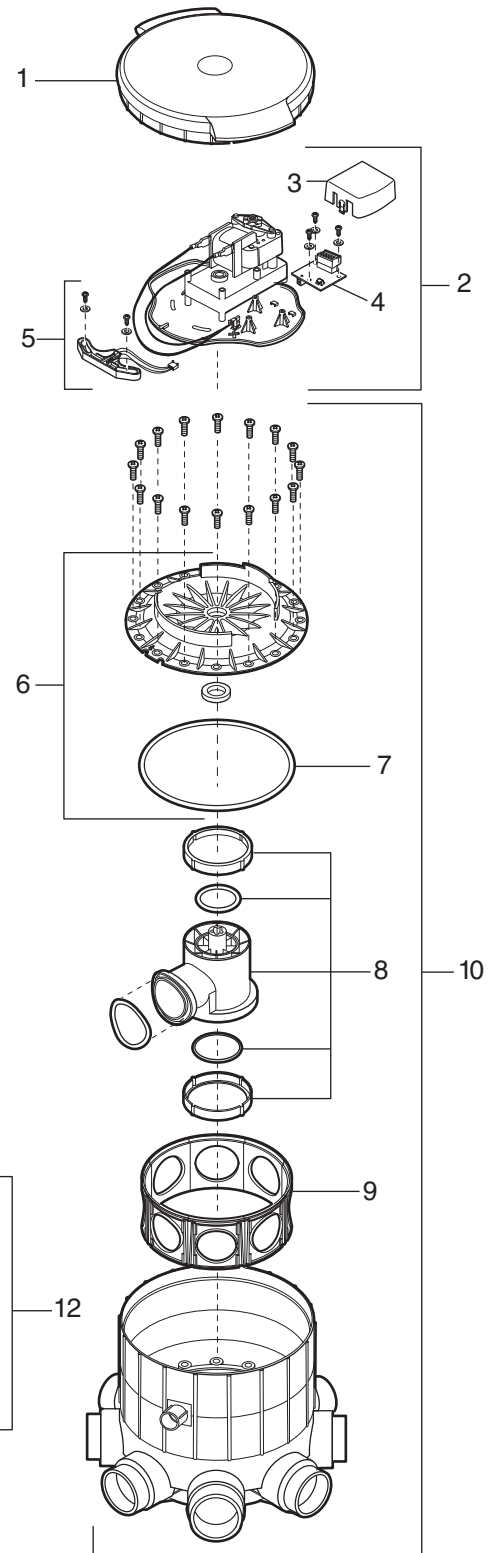

*Not sold separately N/A-Not Available

Vinylcare Replacement Parts Prices are each unless designated as a kit.		
Floor Fittings For Vinyl Pools (Excluding Cleaning Head)		
3-9-800	Vinyl Floor Fitting Complete w/o Cleaning Head, White	$36.71
3-9-810	Vinyl Floor Fitting Complete w/o Cleaning Head, Light Blue	$36.71
3-9-820	Vinyl Floor Fitting Complete w/o Cleaning Head, Dark Blue	$36.71
Cleaning Heads Only*		
3-9-508	Vinyl Liner Cleaning Head, White	$72.59
3-9-570	Vinyl Liner Cleaning Head, Light Blue	$72.59
3-9-580	Vinyl Liner Cleaning Head, Dark Blue	$72.59
High Flow Cleaning Heads Only		
4-9-566	Vinyl Liner High Flow Cleaning Head, White	$73.90
4-9-576	Vinyl Liner High Flow Cleaning Head, Light Blue	$73.90
4-9-586	Vinyl Liner High Flow Cleaning Head, Dark Blue	$73.90

*Cleaning head does not include nozzle, see page 336.

**For Caretaker™ 5-port Water Valve, see page 319.