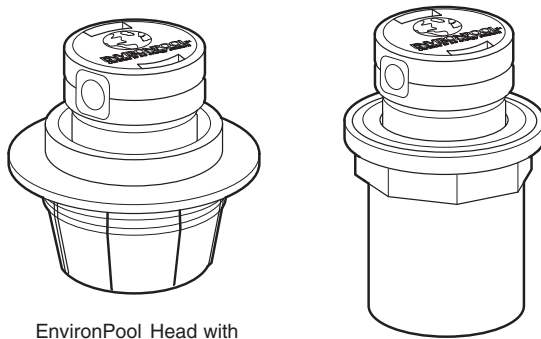

Replacement Parts Prices are each unless designated as a kit.

EnvironPool Concrete Replacement Heads*		
4-9-316	EnvironPool High Flow Cleaning Head Only, White	$74.55
4-9-326	EnvironPool High Flow Cleaning Head Only, Cream	$74.55
4-9-336	EnvironPool High Flow Cleaning Head Only, Black	$74.55
4-9-346	EnvironPool High Flow Cleaning Head Only, Gray	$74.55
4-9-356	EnvironPool High Flow Cleaning Head Only, Gold	$74.55
4-9-366	EnvironPool High Flow Cleaning Head Only, Light Gray	$74.55
EnvironPool Vinyl Replacement Heads**		
4-9-316	EnvironPool Vinyl Liner High Flow Cleaning Head Only, White	$74.55
4-9-376	EnvironPool Vinyl Liner High Flow Cleaning Head Only, Light Blue	$74.55
4-9-386	EnvironPool Vinyl Liner High Flow Cleaning Head Only, Dark Blue	$74.55
EnvironPool Water Valves		
1-9-217	EnvironPool Bottom Plate	$105.07
1-9-218	EnvironPool Center Plate	$94.57
4-9-3000	EnvironPool Water Valve Replacement Unit	$324.03
4-9-3100	EnvironPool Valve Assembly Kit (THAK)	$232.73

*For Concrete Collars & Protective Caps, see page 336 and 337 respectively.

**For Floor Fittings for Vinyl Pools, see page 332.

EnvironPool Head with UltraFlex® Collar