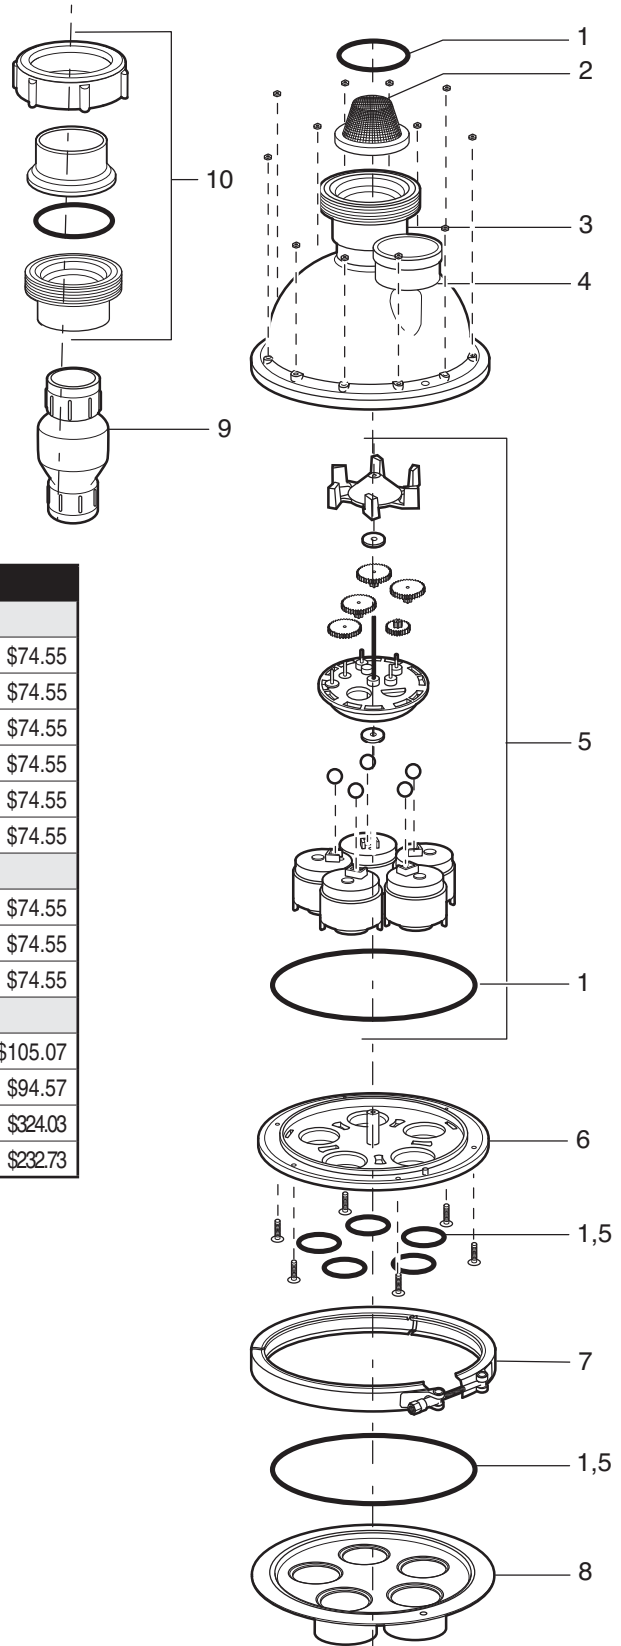

## EnvironPool® Valve

Part #5-9-3000

Key No.	Part No.	Description	Qty.	List Price
1	5-13-1	O-Ring Kit	1	\$36.58
2	1-1-216	Stainless Steel Dome Strainer	1	\$9.25
3	3-9-202	Top Housing w/ Pressure Gauge	1	\$111.71
4	R0532700	Pressure Gauge	1	\$14.90
5	5-9-2001	Rebuild Kit	1	\$100.02
6	1-9-218	Valve Center Plate	1	\$94.57
7	3-9-216	V-Clamp w/ Nut	1	\$71.62
8	1-9-217	Bottom Plate	1	\$105.07
9	1-1-220	Pressure Relief Valve	1	\$35.35
10	4-1-2002	2" Union Complete	2	\$20.85