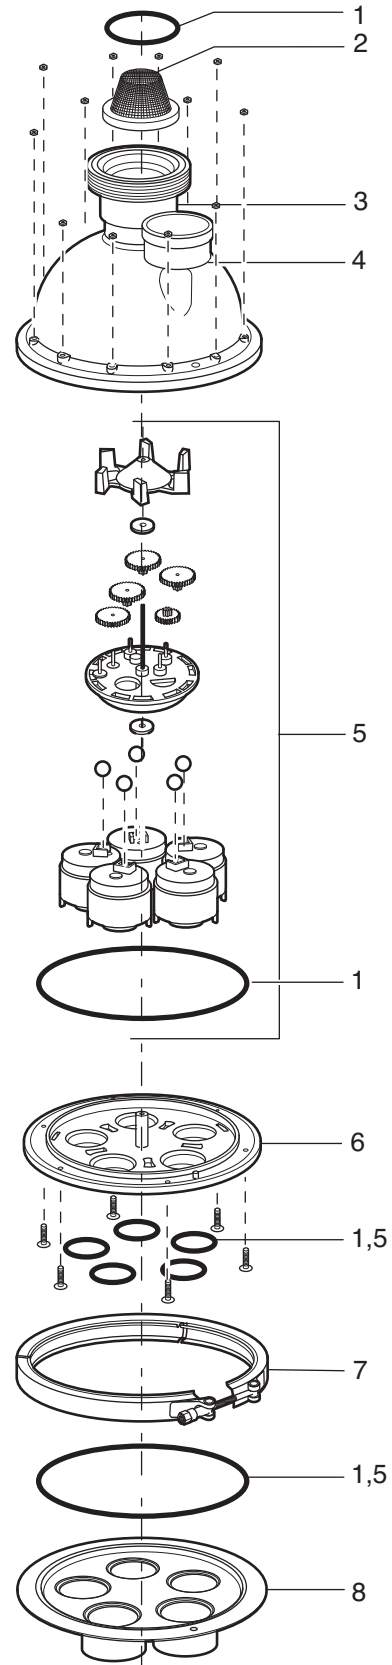

Caretaker™ Valve

Part #5-9-2200

Key No.	Part No.	Description	Qty.	List Price
1	5-13-1	O-Ring Kit	1	$36.58
2	1-1-216	Stainless Steel Dome Strainer	1	$9.25
3	3-9-211	Top Housing	1	$111.74
4	R0532700	Pressure Gauge	1	$14.90
5	5-9-2001	Rebuild Kit	1	$100.02
6	1-9-214	Valve Center Plate	1	$92.09
7	3-9-216	V-Clamp w/ Nut	1	$71.62
8	1-9-239	Bottom Plate, 2" Outlets	1	$107.36
9	1-1-220	Pressure Relief Valve	1	$35.35
10	4-1-2003	Buttress Union Complete	2	$25.29