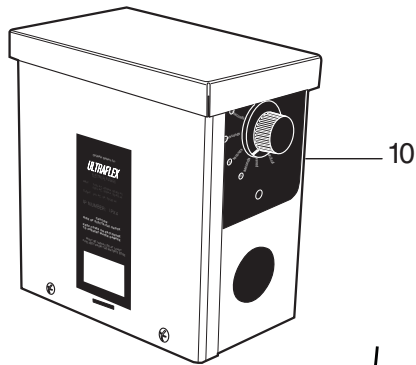

UltraFlex® Valve, Manufactured

Key No.	Part No.	Description	Qty.	List Price
1	3-7-8	Valve Lid	1	$103.91
2	3-7-5	Motor Assy	1	$300.06
3	3-7-6	Sensor Plate	1	$75.38
4	3-7-12	Top Plate Assy	1	$103.25
5	1-13-15	O-Ring, Face Seal**	1	$6.32
6	3-7-3	Tee Assy	1	$259.54
7	4-7-4	O-Ring Kit	1	$68.16
8	2-7-53	Inlet Wear Insert	1	$9.72
9	4-7-2	Pressure Switch/Gauge Assy	1	$56.13
10	4-7-202	Controller	1	$440.43
11	4-9-189	Motor/Sensor Terminal Strip	1	$5.51
12	R0524200	LED Light, Mounting Clip, Ring	1	$11.78

**Not sold separately N/A - Not Available