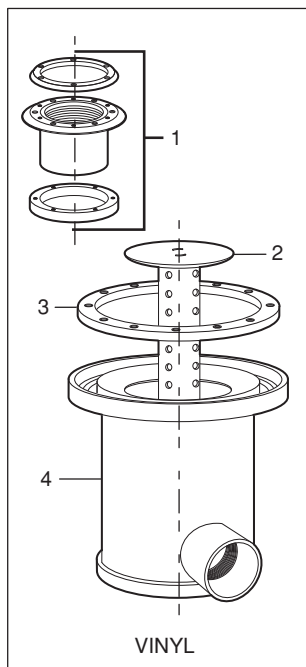

Leaf-B-Gone™ (Manufactured) - Concrete (Discontinued)

Key No.	Part No.	Description	Qty.	List Price
1	3-3-101	Deck Cover, White	1	$31.13
2	4-1-115	Acrylic Lid	1	$62.66
3	1-13-39	Large O-Ring	1	$7.90
4	3-9-123	Filter Bag	1	$72.29
5	3-1-104	Height Adjustment Sleeve*	1	N/A
6	4-1-105	Deck Canister Assy*	1	N/A
7	3-1-124	Sweep Elbow Assy*	1	N/A
8	1-1-170	Wall Grate (Sold separately by color)	1	$26.10
9	3-1-135	Grate Adapter Fitting	1	$36.77
10	4-1-119	Venturi Nozzle Union	1	$20.66
11	4-1-102	Floor Canister Stem (White)	1	$81.27
12	4-1-100	Floor Canister (White)	1	DISCONTINUED

*Not sold separately N/A-Not Available

Zodiac Leaf-B-Gone (Manufactured) - Vinyl (Discontinued)

1	3-1-1146	Wall Fitting Assy	1	$22.52
2	4-1-102	Floor Canister Stem	1	$81.27
3	3-1-152	Locking Ring*	1	N/A
4	4-1-101	Floor Canister	1	DISCONTINUED

*Not sold separately N/A-Not Available