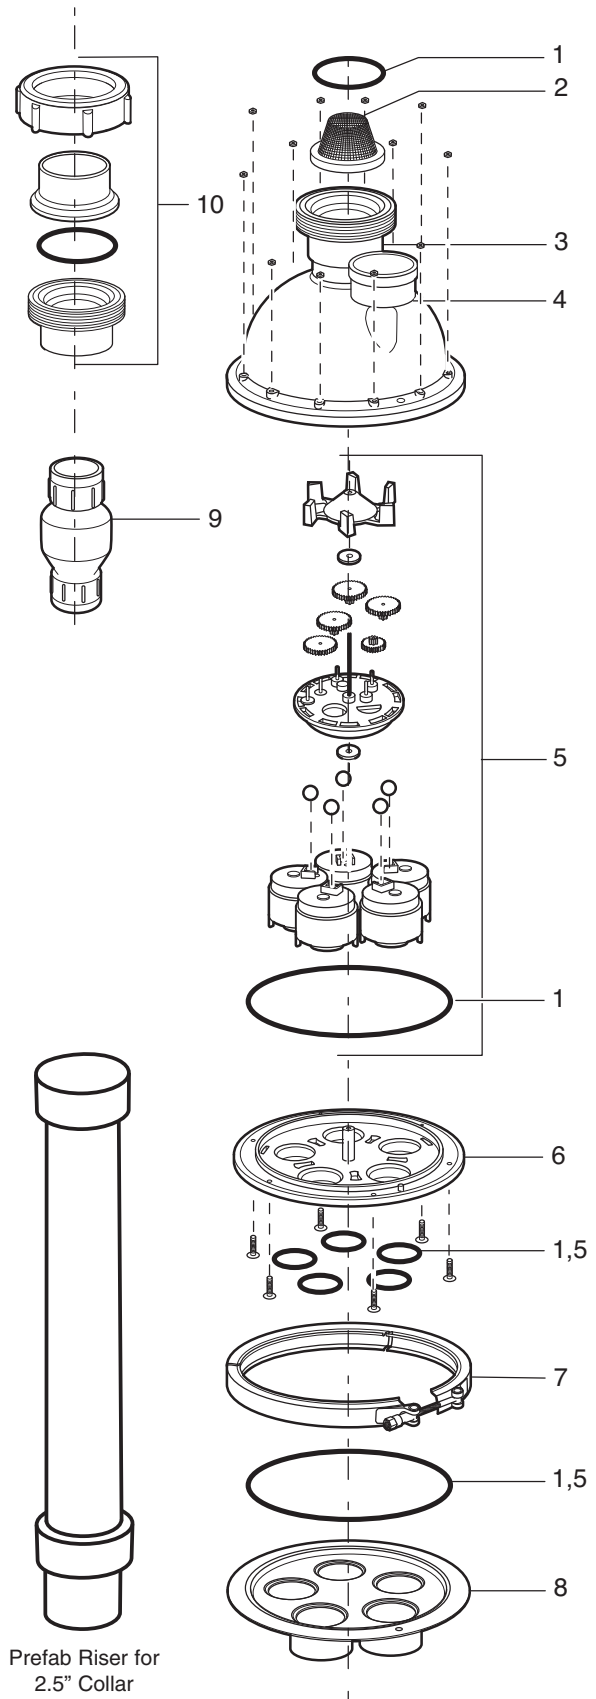

Key No.	Part No.	Description	Qty.	List Price
1	5-13-1	O-Ring Kit	1	$36.58
2	1-1-216	Stainless Steel Dome Strainer	1	$9.25
3	3-9-206	Top Housing w/ Pressure Gauge	1	$111.71
4	R0532700	Pressure Gauge	1	$14.90
5	5-9-2001	Rebuild Kit	1	$100.02
6	1-9-220	Valve Center Plate	1	$99.88
7	3-9-216	V-Clamp w/ Nut	1	$71.62
8	1-9-221	Bottom Plate	1	$109.25
9	1-1-220	Pressure Relief Valve	1	$35.35
10	4-1-2002	2" Union Complete	2	$20.85

Replacement Parts Prices are each unless designated as a kit.		
Dust&Vac Replacement Heads		
3-9-390	Dust&Vac Flow Adjust Cleaning Head Only, White	$73.24
3-9-391	Dust&Vac Flow Adjust Cleaning Head Only, Cream	$73.24
3-9-392	Dust&Vac Flow Adjust Cleaning Head Only, Black	$73.24
3-9-393	Dust&Vac Flow Adjust Cleaning Head Only, Gray	$73.24
3-9-394	Dust&Vac Flow Adjust Cleaning Head Only, Gold	$73.24
3-9-395	Dust&Vac Flow Adjust Cleaning Head Only, Light Gray	$73.24
Dust&Vac Water Valve Replacement Parts		
1-9-220	Dust&Vac Center Plate	$99.88
1-9-221	Dust&Vac Bottom Plate	$109.25
4-9-3010	Dust&Vac Water Valve Replacement Unit	$324.03
4-9-3110	Dust&Vac Valve Assembly Kit (THAK)	$232.73

Dust&Vac Package includes 5-port hydraulic valve, 10 Prefab Risers, 10 cleaning heads with Flow Adjust nozzles, UltraFlex® collars and caps, cutting plate, plastic head removal tool, and a pressure relief valve in easy carry packaging.

Prefab Riser for 2.5" Collar