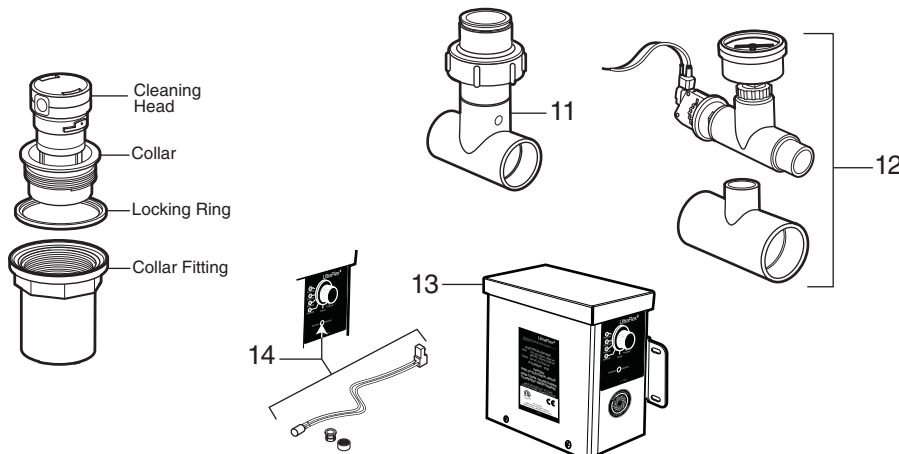

*Not sold separately N/A-Not Available

Vinylcare Replacement Parts Prices are each unless designated as a kit.		
Floor Fittings For Vinyl Pools (Excluding Cleaning Head)		
3-9-800	Vinyl Floor Fitting Complete w/o Cleaning Head, White	$36.71
3-9-810	Vinyl Floor Fitting Complete w/o Cleaning Head, Light Blue	$36.71
3-9-820	Vinyl Floor Fitting Complete w/o Cleaning Head, Dark Blue	$36.71
Cleaning Heads Only*		
3-9-508	Vinyl Liner Cleaning Head, White	$72.59
3-9-570	Vinyl Liner Cleaning Head, Light Blue	$72.59
3-9-580	Vinyl Liner Cleaning Head, Dark Blue	$72.59
High Flow Cleaning Heads Only		
4-9-566	Vinyl Liner High Flow Cleaning Head, White	$73.90
4-9-576	Vinyl Liner High Flow Cleaning Head, Light Blue	$73.90
4-9-586	Vinyl Liner High Flow Cleaning Head, Dark Blue	$73.90

*Cleaning head does not include nozzle, see page 336.

**For Caretaker™ 5-port Water Valve, see page 319.