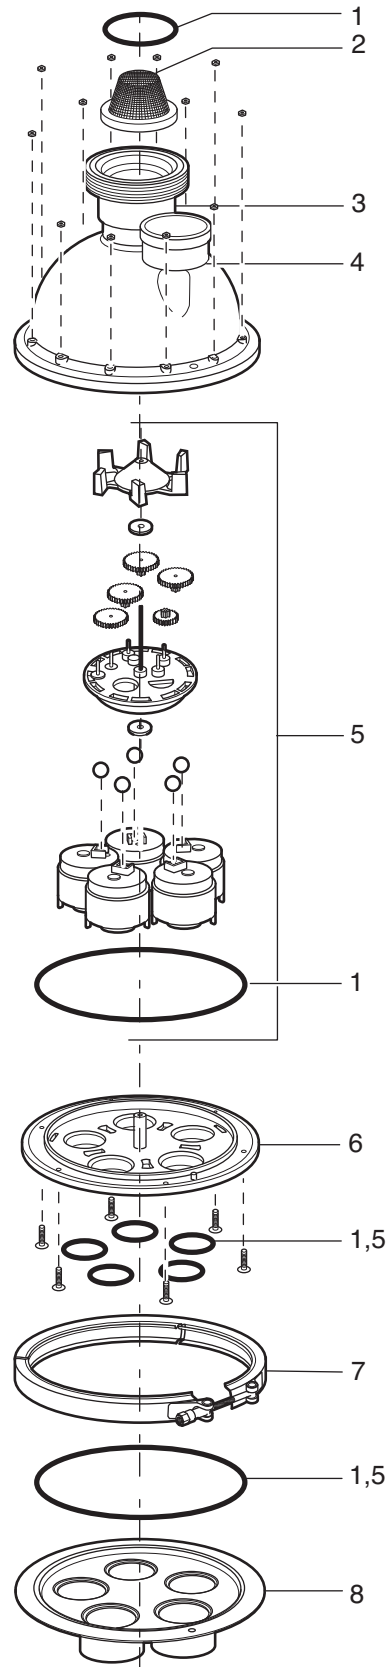

## UltraFlex® Valve, Manufactured

Key No.	Part No.	Description	Qty.	List Price
1	3-7-8	Valve Lid	1	\$103.91
2	3-7-5	Motor Assy	1	\$300.06
3	3-7-6	Sensor Plate	1	\$75.38
4	3-7-12	Top Plate Assy	1	\$103.25
5	1-13-15	O-Ring, Face Seal**	1	\$6.32
6	3-7-3	Tee Assy	1	\$259.54
7	4-7-4	O-Ring Kit	1	\$68.16
8	2-7-53	Inlet Wear Insert	1	\$9.72
9	4-7-2	Pressure Switch/Gauge Assy	1	\$56.13
10	4-7-202	Controller	1	\$440.43
11	4-9-189	Motor/Sensor Terminal Strip	1	\$5.51
12	R0524200	LED Light, Mounting Clip, Ring	1	\$11.78

## Caretaker™ Valve

Part #5-9-2200

Key No.	Part No.	Description	Qty.	List Price
1	5-13-1	O-Ring Kit	1	\$36.58
2	1-1-216	Stainless Steel Dome Strainer	1	\$9.25
3	3-9-211	Top Housing	1	\$111.74
4	R0532700	Pressure Gauge	1	\$14.90
5	5-9-2001	Rebuild Kit	1	\$100.02
6	1-9-214	Valve Center Plate	1	\$92.09
7	3-9-216	V-Clamp w/ Nut	1	\$71.62
8	1-9-239	Bottom Plate, 2" Outlets	1	\$107.36
9	1-1-220	Pressure Relief Valve	1	\$35.35
10	4-1-2003	Buttress Union Complete	2	\$25.29

## Vinylcare™ Replacement Parts

Key No.	Part No.	Description	Qty.	List Price
1	3-7-302	Valve Lid	1	\$39.49
2	4-7-310	Start-Up Kit, Motor Assy w/ Sensor Assy	1	\$452.82
3	1-7-106	Sensor PCB Cover – Black	1	\$7.04
4	1-7-660	Sensor PCB, use Kit #3-7-650*	1	\$72.16
5	2-7-304	Sensor Plate Assy – Black	1	\$63.76
6	2-7-300	Top Plate Assy	1	\$98.50
7	1-13-21	O-Ring, Face Seal*	1	N/A
8	3-7-625	O-Ring Kit w/ Molded Tee Assy	1	\$65.28
9	3-7-109	Wall Inserts	8	\$48.86
10	4-7-300	Plumbing Kit	1	\$357.49
11	–	Tee/Union Assy*	1	N/A
12	4-7-2	Pressure Switch/Gauge Assy	1	\$56.13
13	4-7-320	Controller	1	\$321.74
14	R0524200	LED Light, Mounting Clip, Ring	1	\$11.78