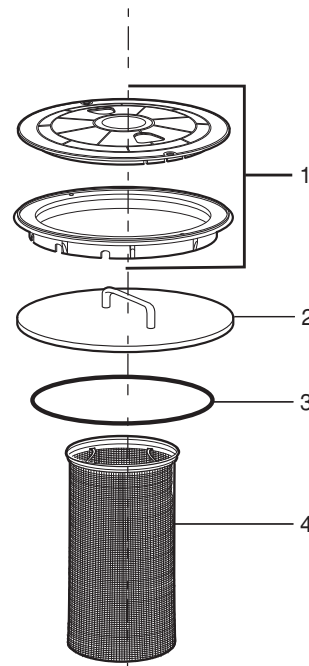

Leaf-B-Gone™ (Manufactured) - Concrete (Discontinued)

Key No.	Part No.	Description	Qty.	List Price
1	3-3-101	Deck Cover, White	1	$31.13
2	4-1-115	Acrylic Lid	1	$62.66
3	1-13-39	Large O-Ring	1	$7.90
4	3-9-123	Filter Bag	1	$72.29
5	3-1-104	Height Adjustment Sleeve*	1	N/A
6	4-1-105	Deck Canister Assy*	1	N/A
7	3-1-124	Sweep Elbow Assy*	1	N/A
8	1-1-170	Wall Grate (Sold separately by color)	1	$26.10
9	3-1-135	Grate Adapter Fitting	1	$36.77
10	4-1-119	Venturi Nozzle Union	1	$20.66
11	4-1-102	Floor Canister Stem (White)	1	$81.27
12	4-1-100	Floor Canister (White)	1	DISCONTINUED

*Not sold separately N/A-Not Available

Zodiac Leaf-B-Gone (Manufactured) - Vinyl (Discontinued)

1	3-1-1146	Wall Fitting Assy	1	$22.52
2	4-1-102	Floor Canister Stem	1	$81.27
3	3-1-152	Locking Ring*	1	N/A
4	4-1-101	Floor Canister	1	DISCONTINUED

*Not sold separately N/A-Not Available